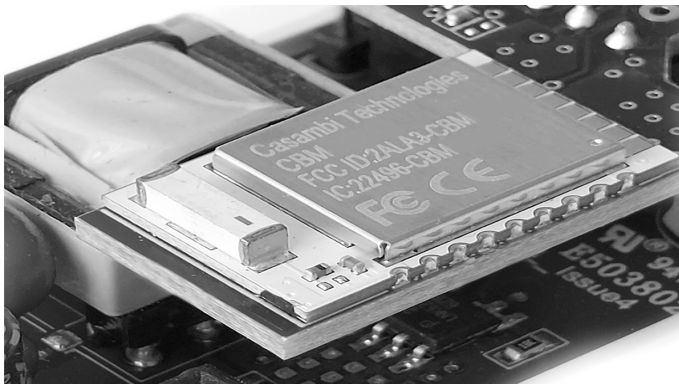

System overview

One-Connect-Plus™ ‘Casambi’ products enable wireless communication with a remote DALI emergency test system without the need for additional hardware or traditional DALI bus wiring.

Our Casambi Wireless emergency products are equipped with Casambi’s proven 2.4GHz radio mesh technology and once paired with the remote gateway, are able to communicate with virtually any existing DALI emergency lighting test system as if it were wired.

Features

- > Wide range of existing One-LUX emergency solutions now available One-Connect-Plus enabled
- > Built-in radio node eliminates the need for extra components and wiring in the luminaire
- > Emergency products are easily paired using the existing Casambi App
- > Easy upgrade for existing luminaires without a change of layout
- > Easily view the luminaires signal strength and identify emergency devices from within the Casambi App
- > Product endorsed and tested by Casambi
- > Designed and manufactured in Great Britain

Embedded Casambi radio

Common Technical Data	
One-LUX Product Code Modifier	/CW
Wireless Technology Provider	Casambi
Wireless Technology	2.4GHz Mesh
Typical maximum range between luminaires (Line of sight)	50m
Emergency test system protocol	DALI
Emergency devices per gateway	64