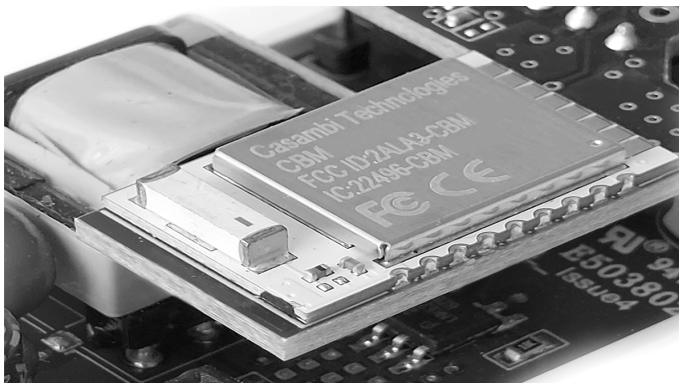

System overview

One-Connect-Plus™ ‘Casambi’ products enable wireless communication with a remote DALI emergency test system without the need for additional hardware or traditional DALI bus wiring.

Our Casambi Wireless emergency products are equipped with Casambi’s proven 2.4GHz radio mesh technology and once paired with the remote gateway, are able to communicate with virtually any existing DALI emergency lighting test system as if it were wired.

Features

- > Wide range of existing One-LUX emergency solutions now available One-Connect-Plus enabled
- > Built-in radio node eliminates the need for extra components and wiring in the luminaire
- > Emergency products are easily paired using the Casambi App
- > Easy wireless upgrade for existing luminaires without a change of layout
- > Easily view the luminaires signal strength and identify emergency devices from within the Casambi App
- > Product endorsed and tested by Casambi
- > Designed and manufactured in Great Britain

Embedded Casambi radio

Common Technical Data	
One-LUX Product Code Modifier	/CW
Wireless Technology Provider	Casambi
Wireless Technology	2.4GHz Mesh
Typical maximum range between luminaires (Line of sight)	50m
Emergency test system protocol	DALI
Emergency devices per gateway	64